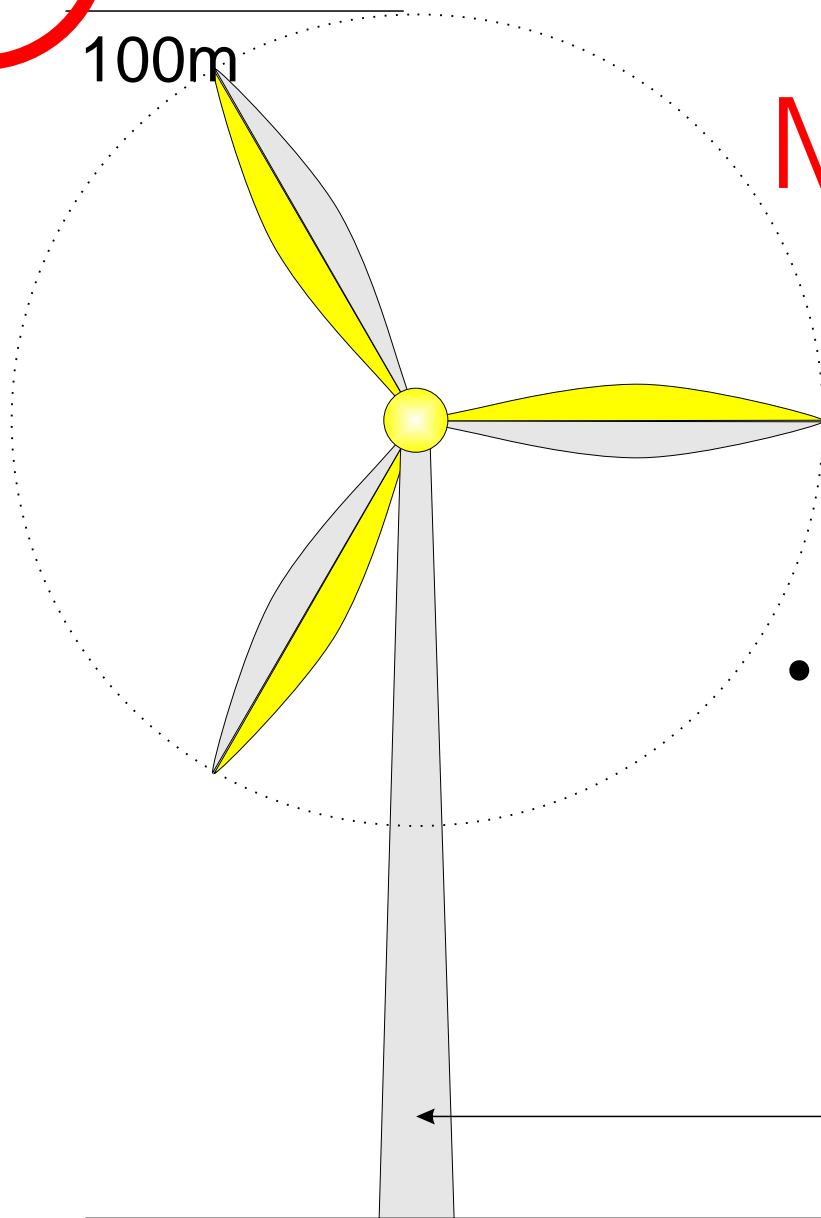

**NO TURBINES HERE!  
DIM TYRBINAU YMA!**

**... not within a mile**

1.5 km

7m

Vertical measurements to scale

[www.aawt.org.uk](http://www.aawt.org.uk)

[joinus@aawt.org.uk](mailto:joinus@aawt.org.uk)